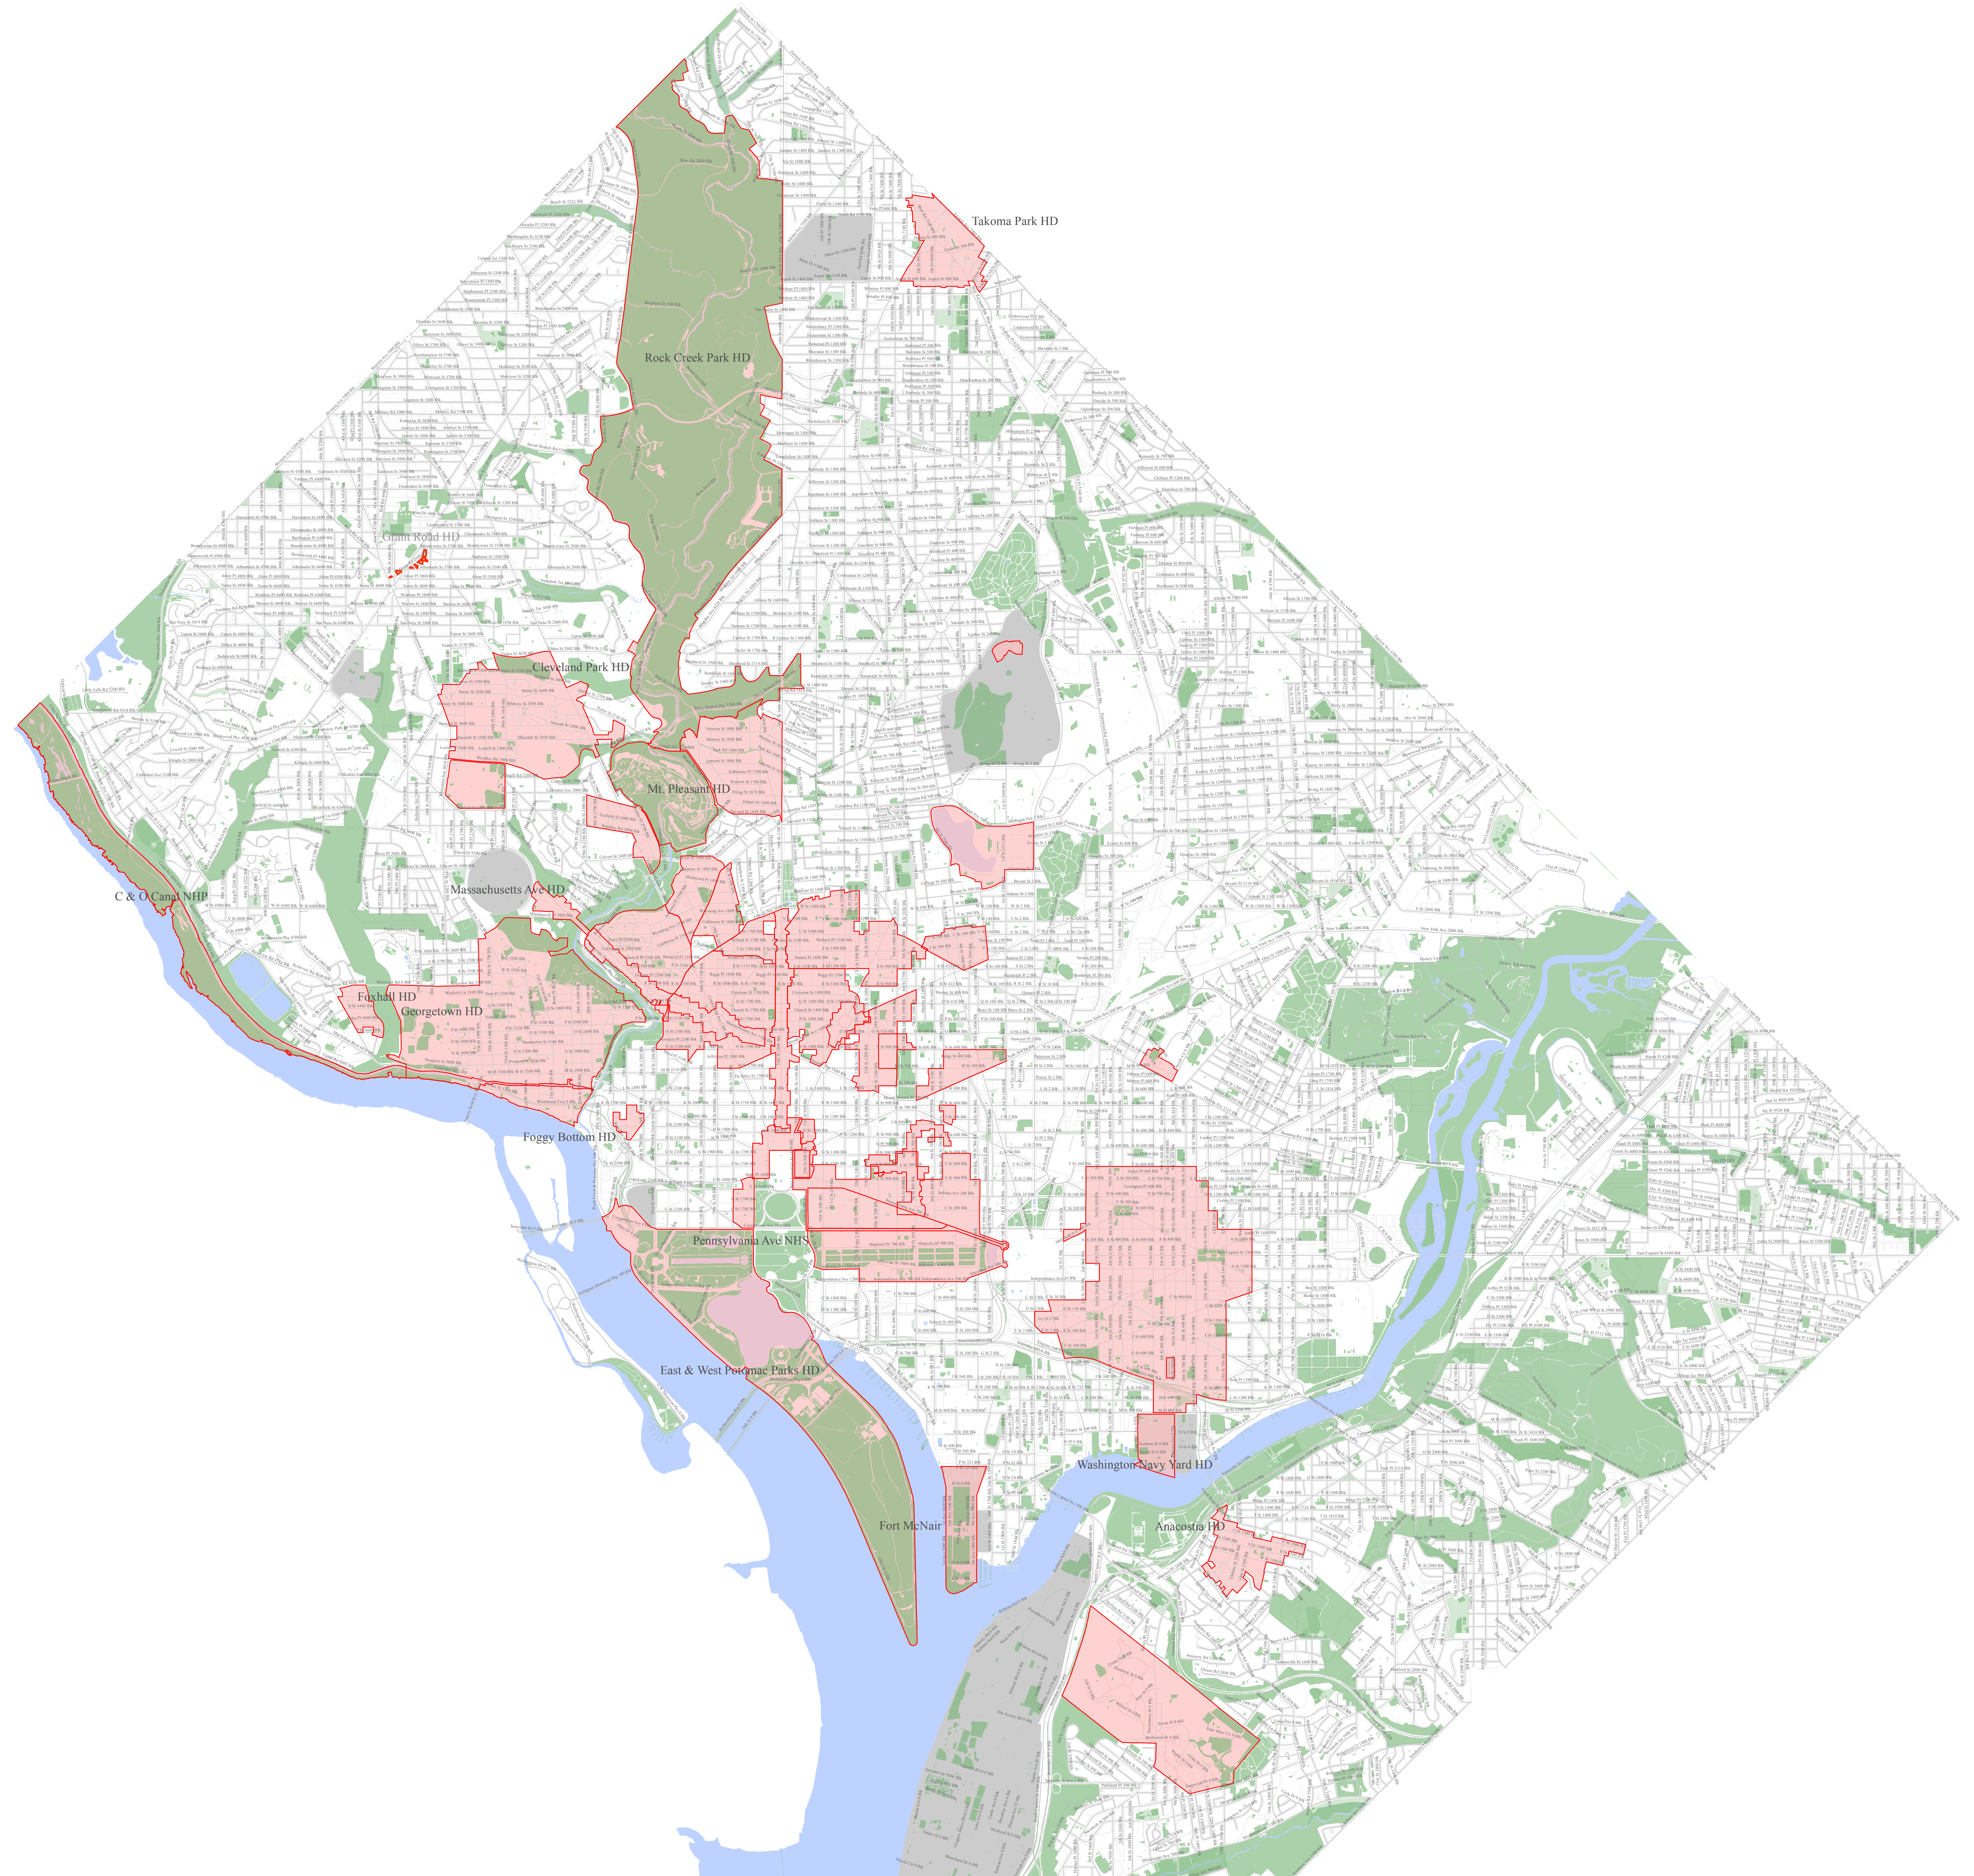

All Historic Districts -- 2007

Legend

- Historic Districts
- Squares

Matthew Gilmore
H-DC
www.h-net.org/~dclist
December 2007